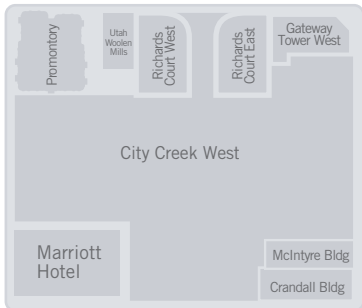

West Temple Street

State Street

LEGEND

Open Parking

Entrance/Exit

North

Guest Parking Map

South Temple Street

Main

Social Hall Ave.

100 South

Van Cott, Bagley, Cornwall & McCarthy will provide validations for either of these parking structures.

If you need additional instructions or assistance, please call us at 801.532.3333

VANCOTT®

KeyBank Tower Access

1. Enter City Creek East / KeyBank Tower parking via State Street (Southbound access only)
2. Follow signs to elevator (Northwest corner)
3. Take elevator to (*L1) food court level
4. Follow signs to City Creek / KeyBank elevators
5. Take elevator to KeyBank Lobby (*L)
6. Follow signs to elevator bank 16-26
7. Press desired floor (19) for elevator assignment

LEGEND

 Open Parking

 Entrance/Exit

 Elevator

North