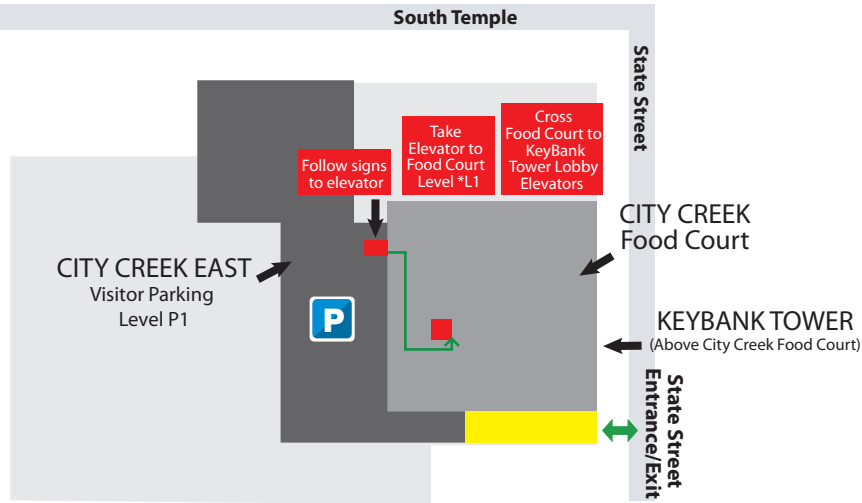

West Temple Street

State Street

LEGEND

Open Parking

Entrance/Exit

North

Guest Parking Map

South Temple Street

Main

Social Hall Ave.

100 South

Van Cott, Bagley, Cornwall & McCarthy will provide validations for either of these parking structures.

If you need additional instructions or assistance, please call us at 801.532.3333

VANCOTT®

KeyBank Tower Access

1. Enter City Creek East / KeyBank Tower parking via State Street (Southbound access only)
2. Follow signs to elevator (Northwest corner)
3. Take elevator to (*L1) food court level
4. Follow signs to City Creek / KeyBank elevators
5. Take elevator to KeyBank Lobby (*L)
6. Follow signs to elevator bank 16-26
7. Press desired floor (19) for elevator assignment

LEGEND

 Open Parking

 Entrance/Exit

 Elevator

North