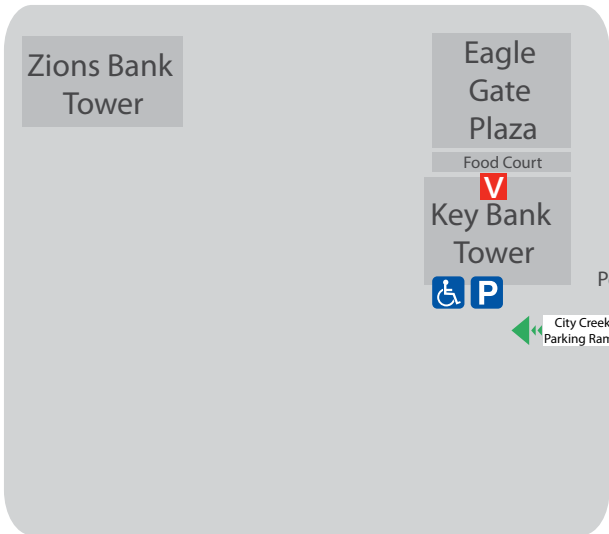

Guest Parking

200 East

South Temple

South Temple

200 East

Main Street

Pedestrian Tunnel

Social Hall Ave.

City Creek Parking Ramp

V VAN COTT • 36 South State Street, Suite 1900 • Salt Lake City, UT 84111
Phone : 801.532.3333 • www.vancott.com

P Available parking

♿ Accessible parking is available at City Creek Parking, located underneath the Key Bank Tower